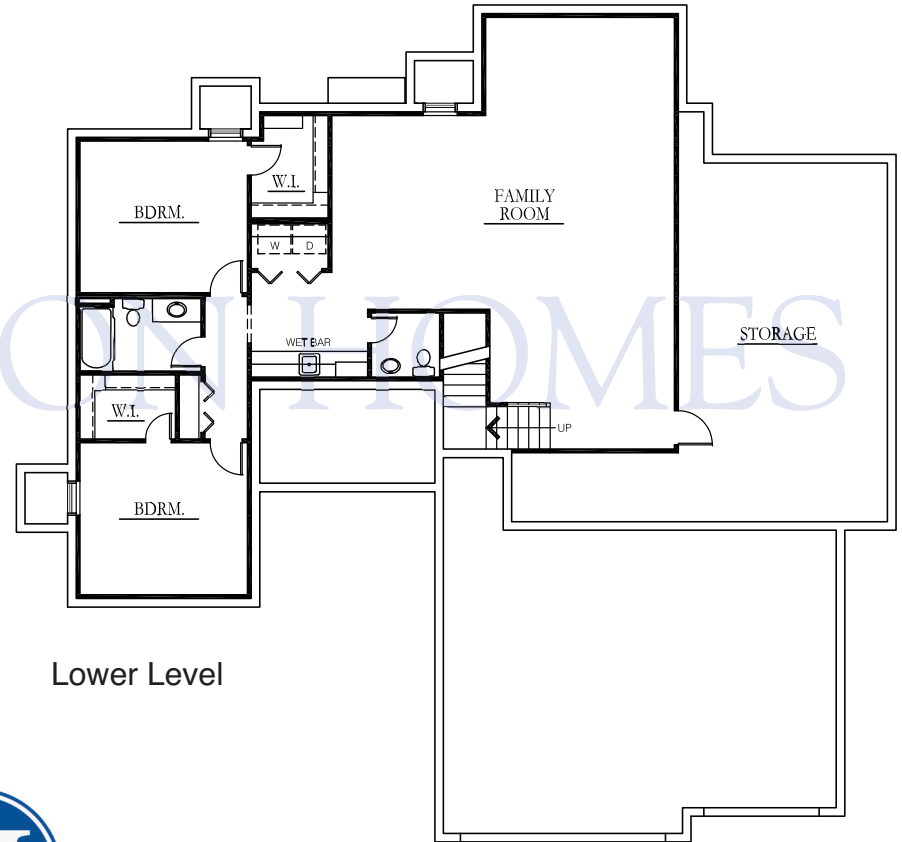

The Melrose

Main Level

Lower Level

Melrose - Ranch
Main Floor 2,106 sq. ft.
Finished Basement 1,357 sq. ft.
Total 3,463 sq. ft.

**HUNTINGTON
HOMES**

Marty Evans – 402-968-1300
marty@huntingtonhomes.com