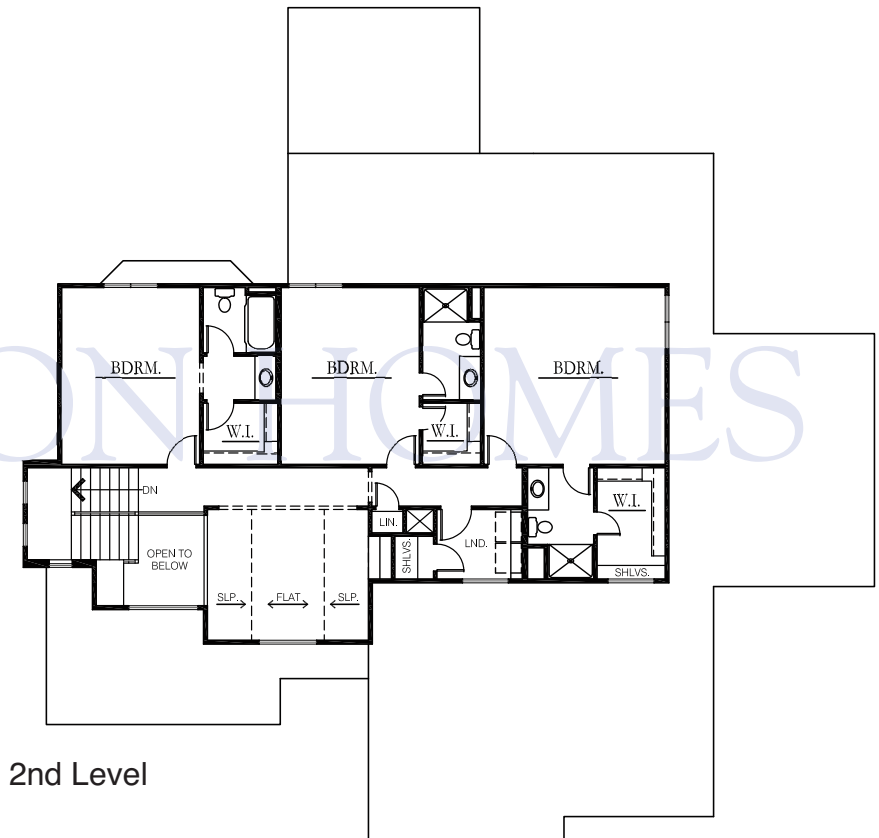

# The Grayden

Main Level

2nd Level

1.5 Story	
Main Floor	1,903 sq. ft.
2nd Floor	1,356 sq. ft.
Unfinished Basement	1,746 sq. ft.
Total	3,259 sq. ft.

**HUNTINGTON  
HOMES**

**Marty Evans – 402-968-1300**  
[marty@huntingtonhomes.com](mailto:marty@huntingtonhomes.com)