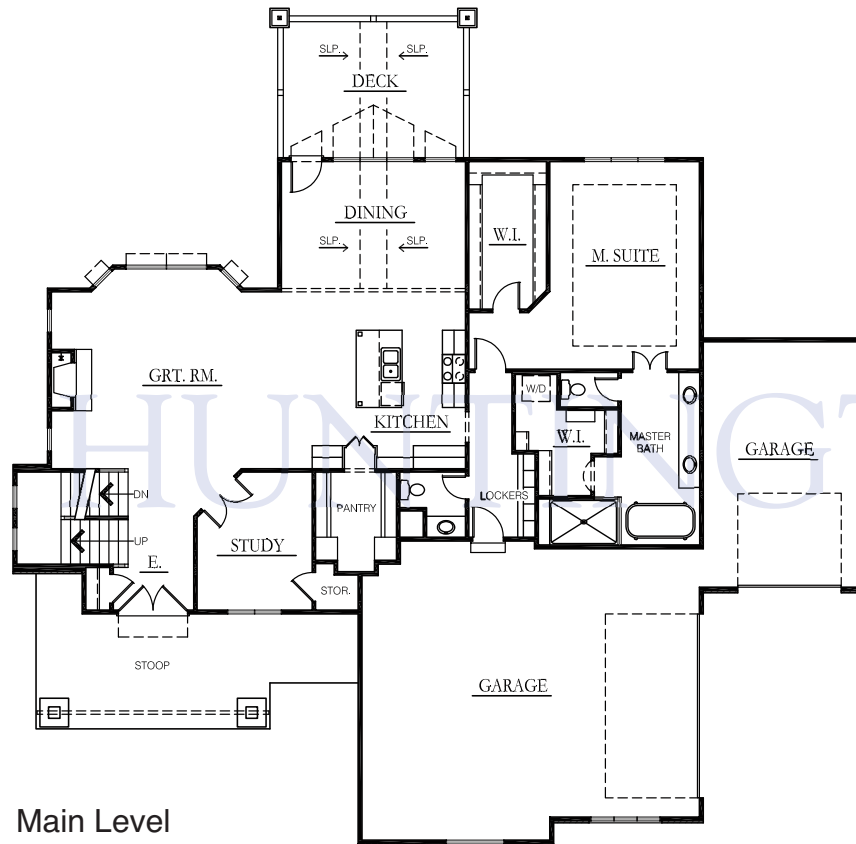

# The Grayden

Main Level

2nd Level

1.5 Story	
Main Floor	1,903 sq. ft.
2nd Floor	1,356 sq. ft.
Unfinished Basement	1,746 sq. ft.
Total	3,259 sq. ft.

**HUNTINGTON  
HOMES**

**Marty Evans – 402-968-1300**  
[marty@huntingtonhomes.com](mailto:marty@huntingtonhomes.com)